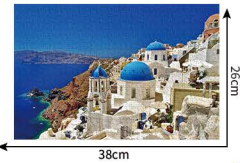

JIGSAW PUZZLE

LOVE SEA MINI PUZZLE 爱情海迷你拼图1000片

货号 / ITEM NO. : ZC-MP001
成品尺寸 / MODEL SIZE:
38 × 26 cm
片材尺寸及片数
规格 / SPECIFICATIONS
1000pcs
MOQ : 1000PCS

38cm

26cm

CHERRY BLOSSOMS MINI PUZZLE 樱花山庄拼图1000片

货号 / ITEM NO. : ZC-MP002 成品尺寸 / MODEL SIZE: 38cm×26cm
材料/MATERIAL: CCNB+Grey card board MOQ : 1000PCS