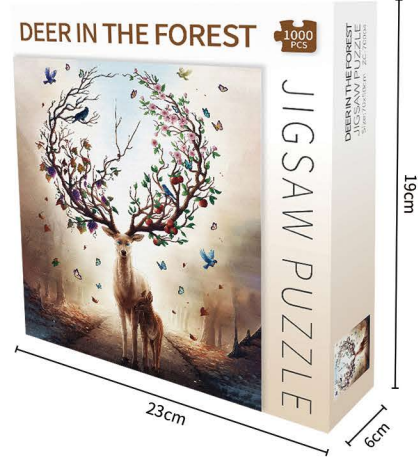

JIGSAW PUZZLE

70cm

50cm

70X50 JIGSAW PUZZLE 1000块迷你拼图

货号 / ITEM NO. : ZC-70004

成品尺寸 / MODEL SIZE:

700mm × 500mm

规格 / SPECIFICATIONS: 1000pcs

MOQ : 1000PCS