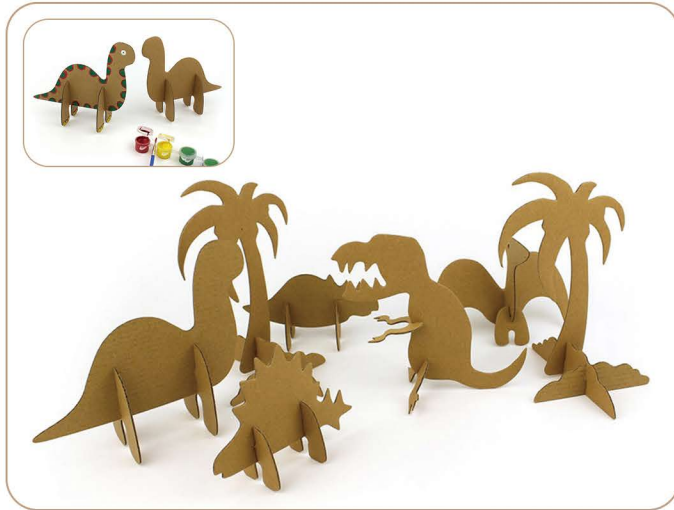

3D CORRUGATED PUZZLE 【GRAFFITI】

DINOSAUR恐龙

货号 / ITEM NO. : CG131 成品尺寸 / MODEL SIZE: Multiple sizes
MATERIAL: CORRUGATED MOQ : 3000PCS
片材尺寸及片数 SHEET SIZE & QTY : 28cm × 19cm / 3片 (sheets)